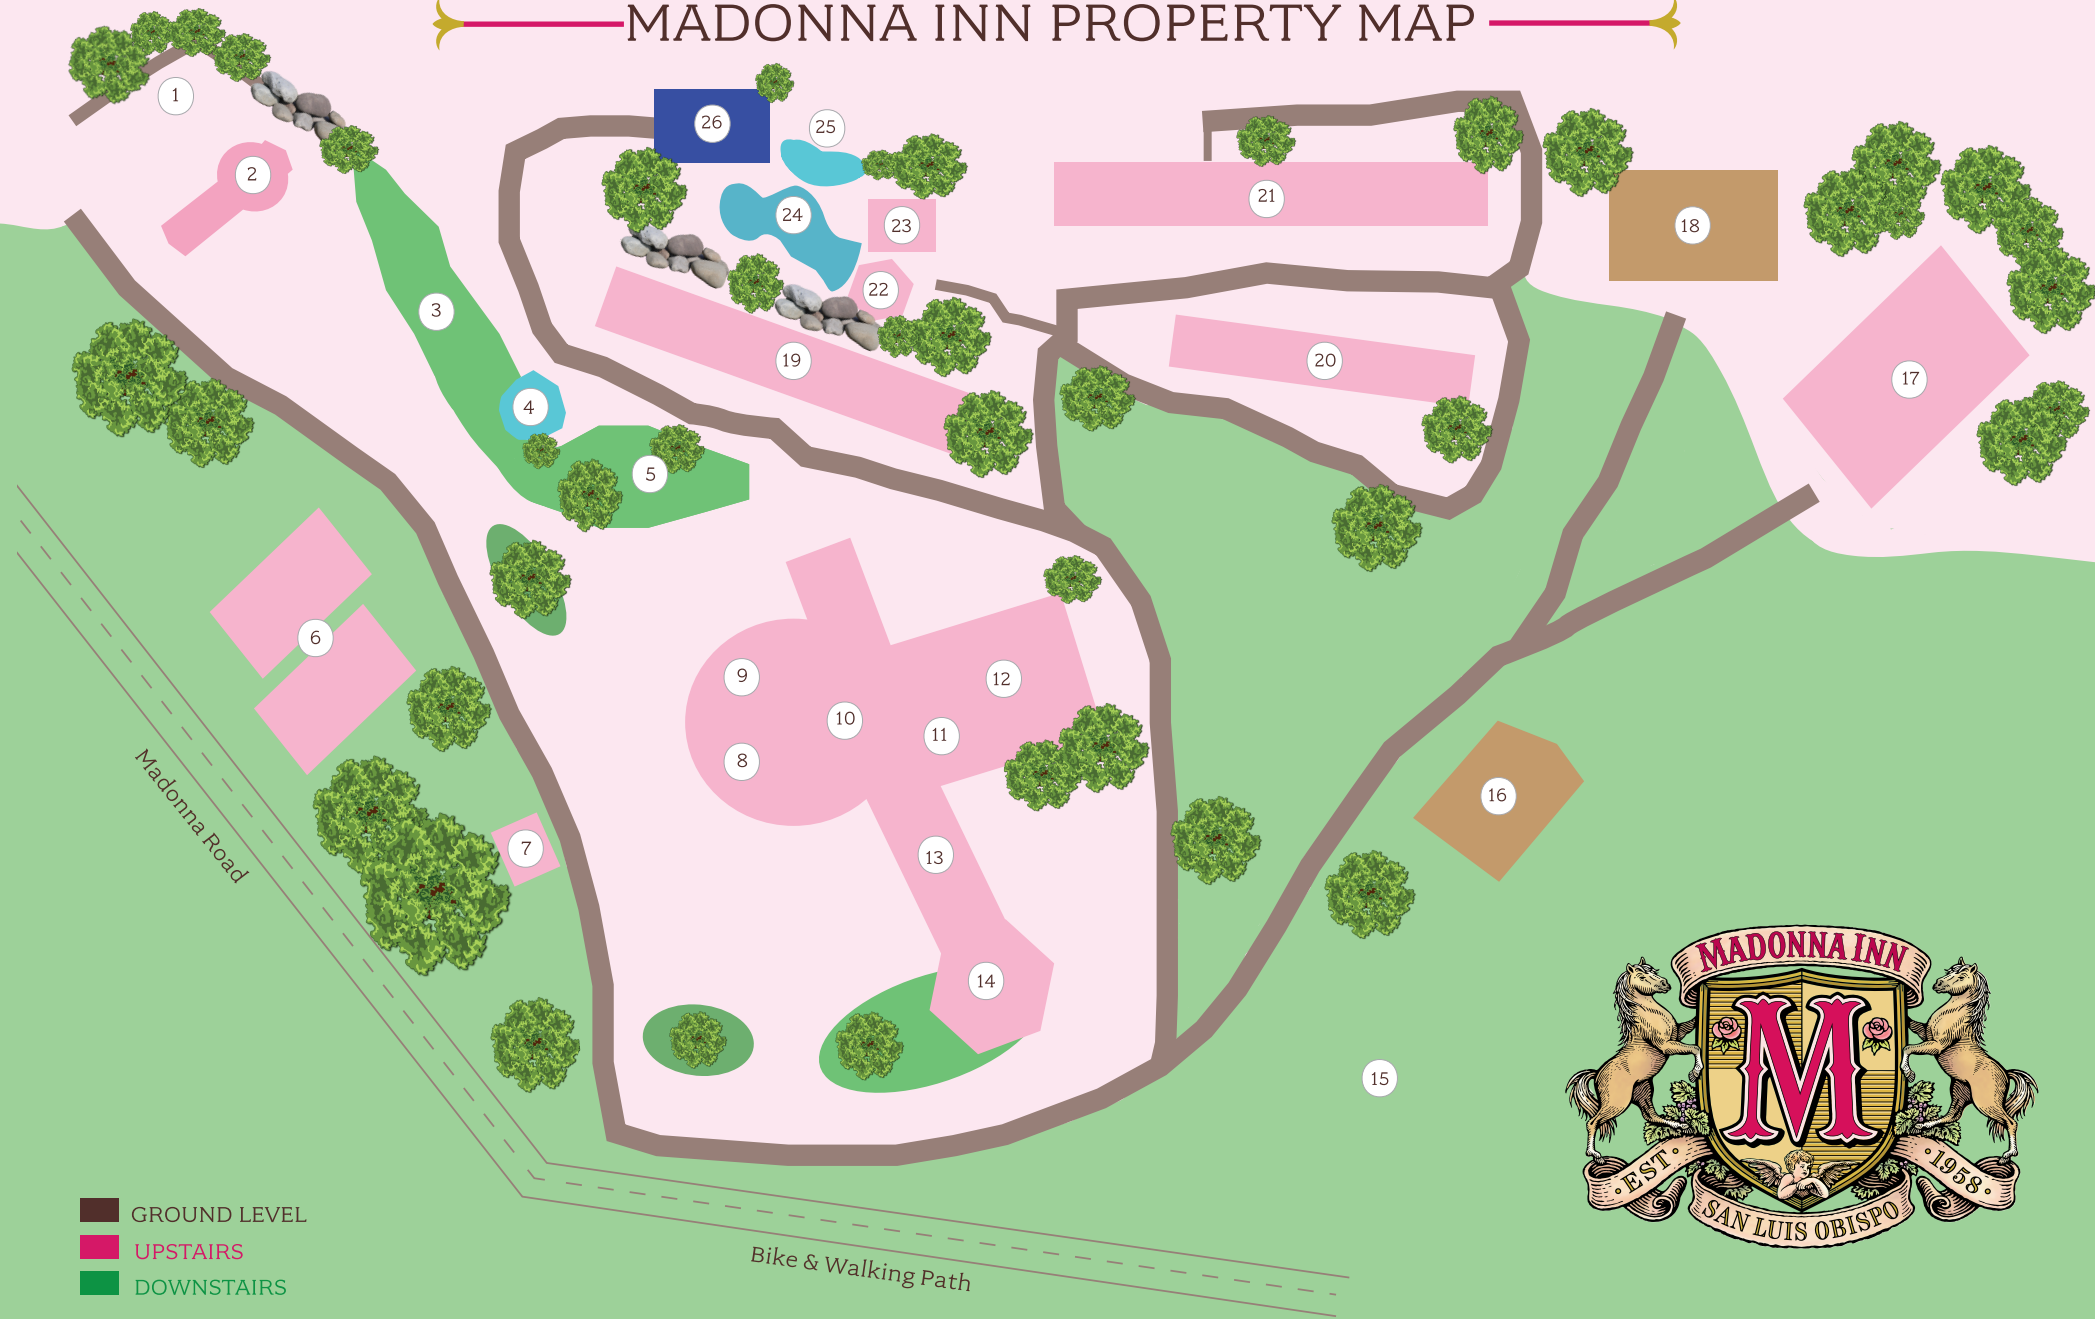

MADONNA INN PROPERTY MAP

- GROUND LEVEL
- UPSTAIRS
- DOWNSTAIRS

- | | | | |
|---|--|---|--|
| <ul style="list-style-type: none"> 1. Tesla Charging Station 2. Old Gas Station 3. Mr. Madonna Monument 4. Pond 5. Secret Garden 6. Basketball/Tennis Courts 7. Lion's Den | <ul style="list-style-type: none"> 8. Copper Cafe 9. Bakery 10. Alex Madonna's Gold Rush Steakhouse/
Boutique and Gift Shop 11. Banquets & Events/Gourmet & Wine Shop/
World-Famous Restrooms 12. Dance Floor/Venetian Room | <ul style="list-style-type: none"> 13. Breezeway/Garden Room 14. Reservation Office/Round Room 15. Madonna Meadow 16. Equestrian Center 17. Alex Madonna's Expo Center 18. Madonna Inn Trail Rides 19. Rooms 101-115 | <ul style="list-style-type: none"> 20. Rooms 116-129 21. Rooms 130-218 22. Terrace Pool Bar 23. Fitness Center 24. Pool 25. Waterfall 26. The Spa |
|---|--|---|--|

MADONNA INN ROOM MAP

Walkway to day spa, pool, jacuzzis, pool bar, fitness center & waterfall.