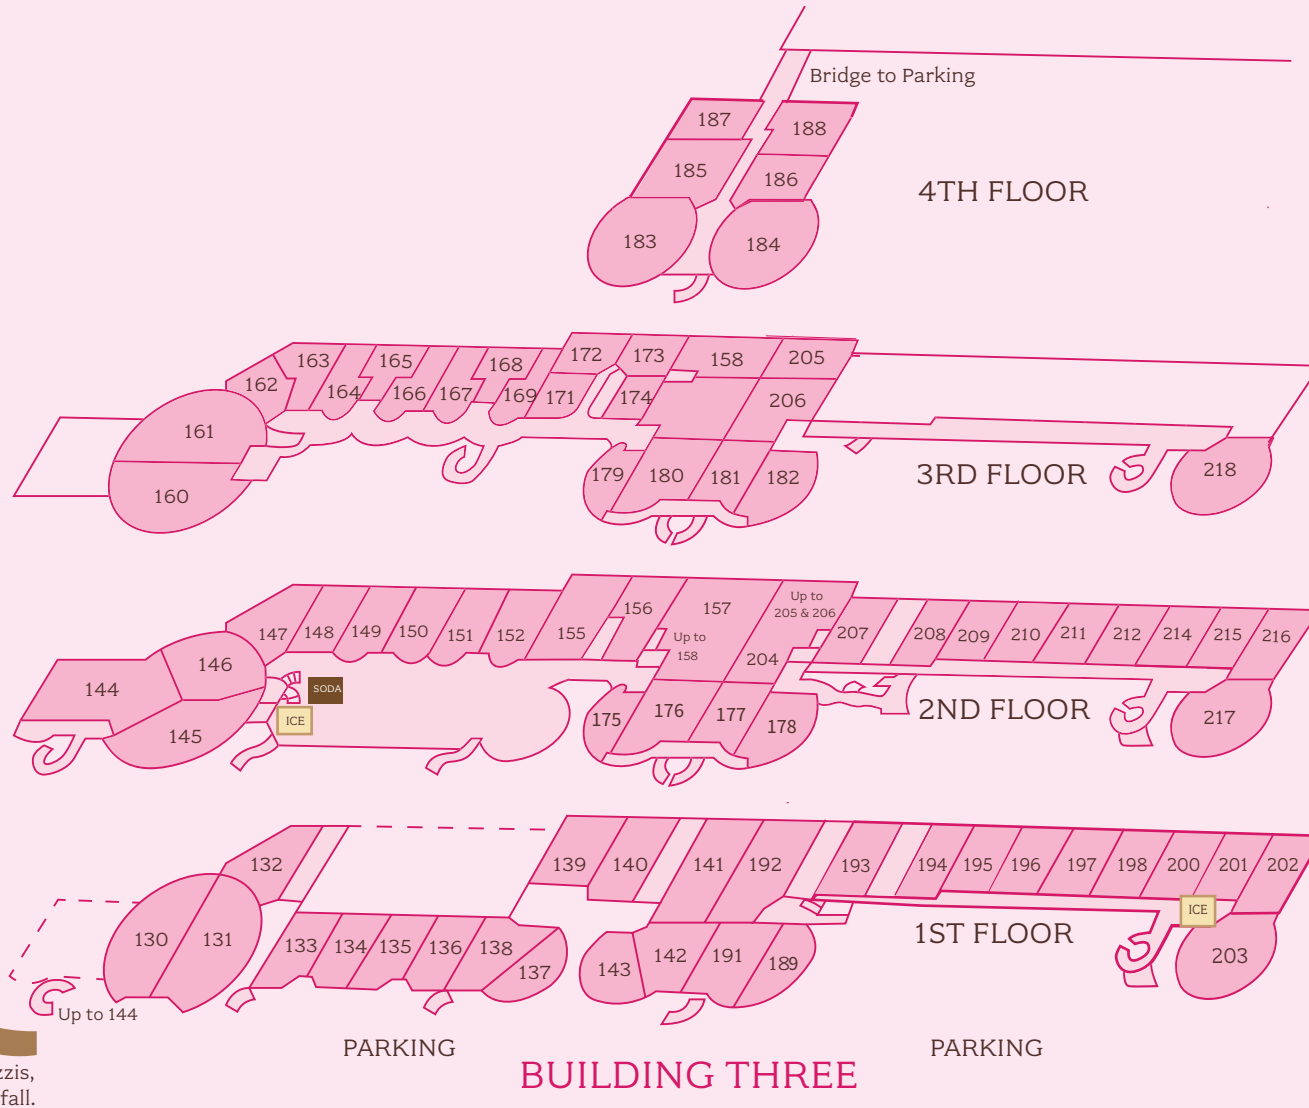

MADONNA INN PROPERTY MAP

- GROUND LEVEL
- UPSTAIRS
- DOWNSTAIRS

- | | | | |
|---|--|---|--|
| <ul style="list-style-type: none"> 1. Tesla Charging Station 2. Old Gas Station 3. Mr. Madonna Monument 4. Pond 5. Secret Garden 6. Basketball/Tennis Courts 7. Lion's Den | <ul style="list-style-type: none"> 8. Copper Cafe 9. Bakery 10. Alex Madonna's Gold Rush Steakhouse/
Boutique and Gift Shop 11. Banquets & Events/Gourmet & Wine Shop/
World-Famous Restrooms 12. Dance Floor/Venetian Room | <ul style="list-style-type: none"> 13. Breezeway/Garden Room 14. Reservation Office/Round Room 15. Madonna Meadow 16. Equestrian Center 17. Alex Madonna's Expo Center 18. Madonna Inn Trail Rides 19. Rooms 101-115 | <ul style="list-style-type: none"> 20. Rooms 116-129 21. Rooms 130-218 22. Terrace Pool Bar 23. Fitness Center 24. Pool 25. Waterfall 26. The Spa |
|---|--|---|--|

MADONNA INN ROOM MAP

Walkway to day spa, pool, jacuzzis, pool bar, fitness center & waterfall.